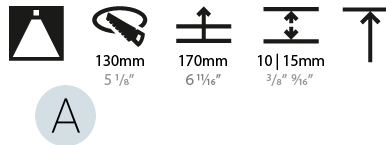

PHYSICAL

Shape: Round
Diameter (mm): 139
Diameter (in): 5 1/2
Height (mm): 151
Height (in): 5 15/16
Ceiling Thickness (mm): 10 / 12.5 / 15
Ceiling Thickness (in): 3/8 or 1/2 or 9/16
Min. Recessing Depth (mm): 170
Min. Recessing Depth (in): 6 11/16
Light Distribution: Downlight
Weight (kg): 0.946
Weight (lbs): 2.09
Fixture Finish: SSR / BKV / CWI / CRY / HAB / UFT / ITA / RUA / FTG / MYG / LOD / PUS / FRO / FUP / KIA / POP / BLS / SPG / MEY / GOH / GUM / CHC / COM / ABZ / JAG / OBR / MOS / ROR
Fixture Material: Aluminum Die Cast
Cut-out Measurements: 130mm / 5 1/8"

ELECTRICAL

Lamp Type: LED (Zhaga Standard)
Input Wattage (W): 13.2 / 16.5
Total Output Wattage (W): 12 / 14
Dimming: Tri-Mode (Non-Dimming and Phase Dimming (120Vac only) and 0-10V Dimming)
Driver Included: No
Driver Location: Recessed Housing
Driver Type: Constant Current - Universal
Driver Class: Class 2
Housing: See components
Input Voltage (V): 120 - 277
Constant Current (MA): 350

LED

Number of LEDs: 1
Color Temperature (°K): 2700 / 3000 / 3500 / 4000
Max. Delivered Lumen (lm): 810 / 900 / 970 / 990
Nominal Lumen (lm): 960 / 1070 / 1156 / 1180
CRI: >90 CRI
Efficiency (%): 0.905
Lamp Life (hrs): 50000

OPTICAL

Reflector: 10

RATINGS AND CERTIFICATIONS

Certified By: Certified for North American Standards
IP rating: IP54