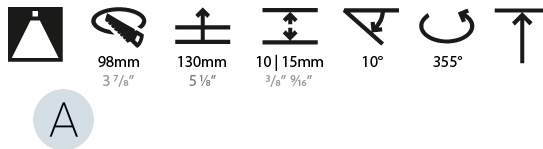

### RATINGS AND CERTIFICATIONS

Certified By: Certified for North American Standards  
 IP rating: IP54

112mm 4 7/16"

Ø 95mm 3 3/4"

Ø 107mm 4 3/16"