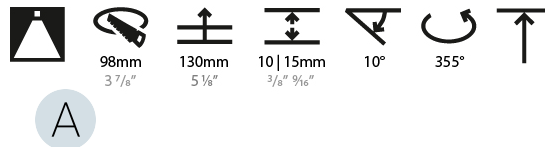

### RATINGS AND CERTIFICATIONS

Certified By: Certified for North American Standards  
 IP rating: IP20

112mm 4 7/16"

Ø 95mm 3 3/4"

Ø 107mm 4 3/16"